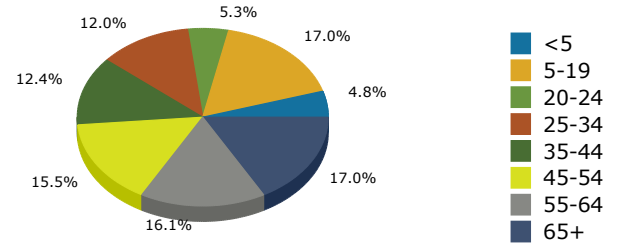

2018 Population by Race

2018 Population by Age

Households

2018 Home Value

2018-2023 Annual Growth Rate

Household Income

Source: U.S. Census Bureau, Census 2010 Summary File 1. Esri forecasts for 2018 and 2023.