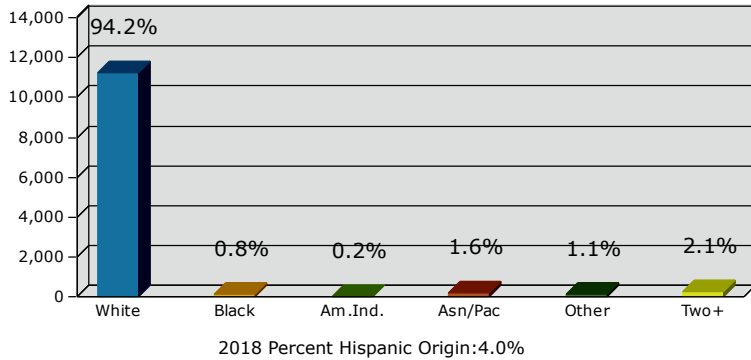

2018 Population by Race

2018 Population by Age

Households

2018 Home Value

2018-2023 Annual Growth Rate

Household Income

Source: U.S. Census Bureau, Census 2010 Summary File 1. Esri forecasts for 2018 and 2023.